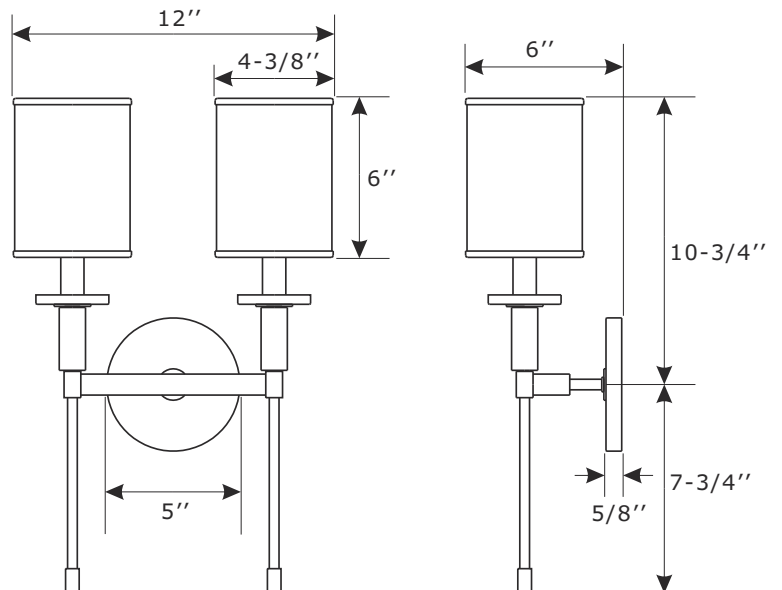

ROD

FINIAL

CANDLE SLEEVE
(W7/8" x L2-7/8")

OUTLET BOX SCREW

CIRCULAR STRAP

MAIN WIRE ⊖

WIRE CONNECTOR

OUTLET BOX

MAIN WIRE ⊕

GROUND SCREW

FIXTURE GROUND WIRE

BACKPLATE

SCREW

FRONT VIEW

SIDE VIEW

WARNING: