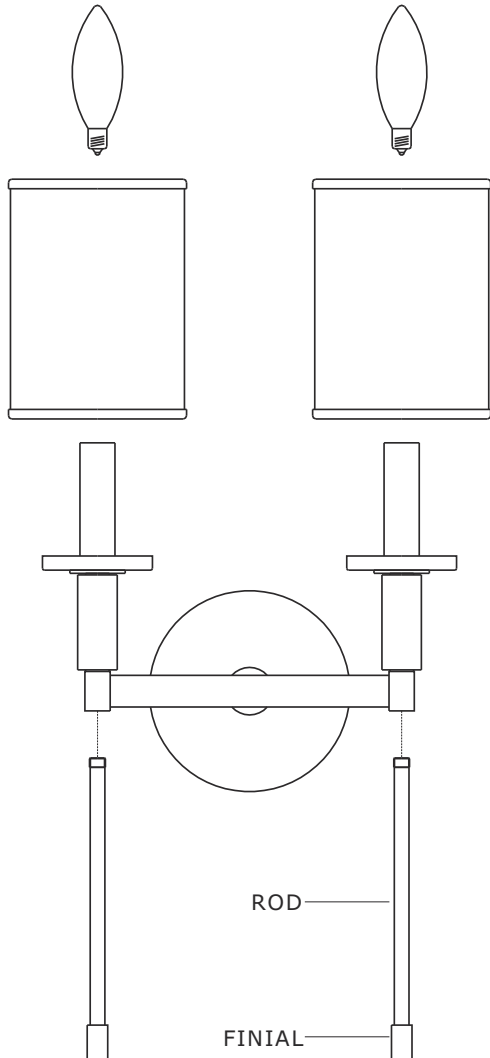

CRYSTORAMA

1958

95 Cantiague Rock Road, Westbury, NY 11590 • toll free: 1.800.888.4470 fax: 516.931.1254 • info@crystorama.com • www.crystorama.com

MODEL #: HAT-472-VG

ASSEMBLY AND DRESSING INSTRUCTIONS

FABRIC SHADE

ROD

FINIAL

CANDLE SLEEVE
(W7/8" x L2-7/8")

OUTLET BOX SCREW

CIRCULAR STRAP

MAIN WIRE ⊖

WIRE CONNECTOR

OUTLET BOX

MAIN WIRE ⊕

GROUND SCREW

FIXTURE GROUND WIRE

BACKPLATE

SCREW

FRONT VIEW

SIDE VIEW

WARNING: