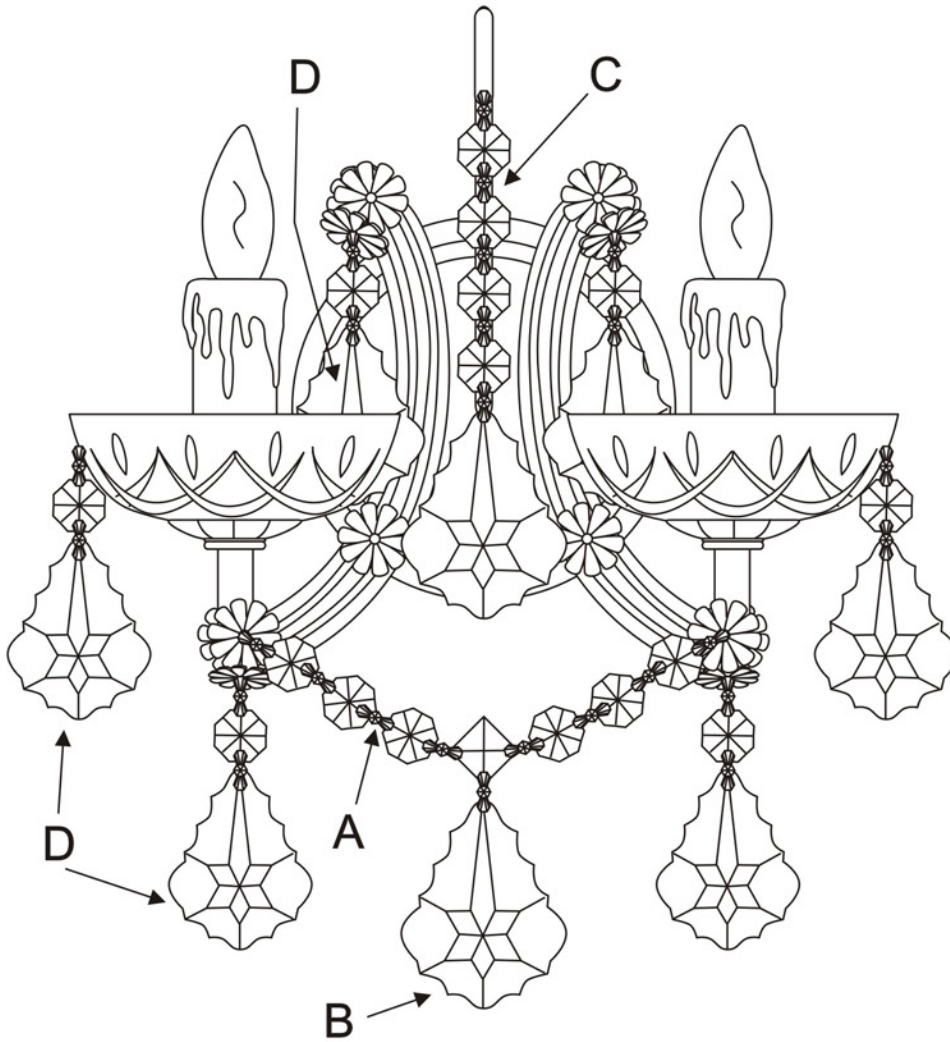

1958

CRYSTORAMA

LIGHTING GROUP

95 Cantiague Rock Road Westbury, NY 11590 Tel:(516) 931-9090 Fax:(516) 931-1254 www.crystorama.com

MODEL#:4472 ASSEMBLY AND DRESSING INSTRUCTIONS

Electrical Danger Turn Power Off

All electrical components must be installed by a licensed electrician in accordance with the National Electric Code and the appropriate local electrical codes.

A=  (6 Jewels Strand + 1 Square 3 Holes) * 1pc

B=  (20/64-2.5" --No Jewels) * 1pc

C=  (4 Jewels + 1x 20/64-2.5") * 1pc

D=  (20/50-2") * 12pcs

You will need 2 - Cand. Bulb
40 Watts Recommended
60 Watts Max
Bulb not included.