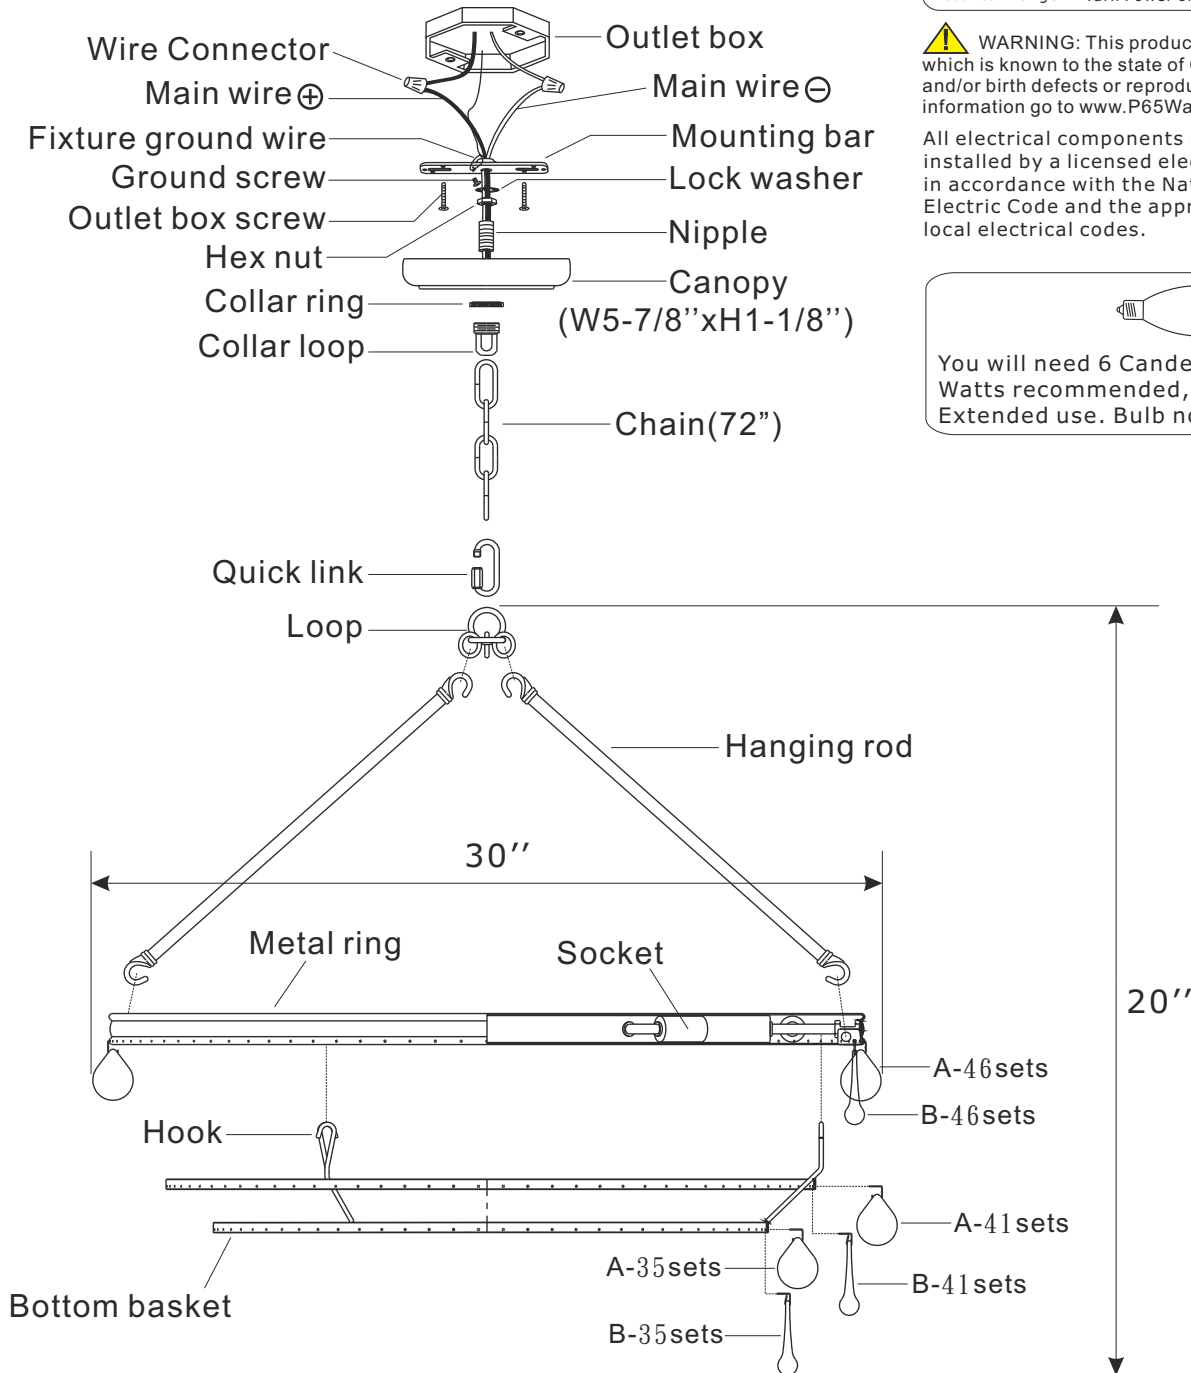

CRYSTORAMA

1958

95 Cantiague Rock Road, Westbury, NY 11590 • toll free: 1.800.888.4470 fax: 516.931.1254 • info@crystorama.com • www.crystorama.com

MODEL#: 275-VZ

ASSEMBLY AND DRESSING INSTRUCTIONS

WARNING: This product can expose you to Lead which is known to the state of California to cause cancer and/or birth defects or reproductive harm. For more information go to www.P65Warnings.ca.gov

All electrical components must be installed by a licensed electrician in accordance with the National Electric Code and the appropriate local electrical codes.

You will need 6 Candelabra bulbs 60 Watts recommended, Use LED bulbs for Extended use. Bulb not included

(HANG A AND B ALTERNATELY)

- A= 40mmx122sets (Spare parts: 4sets)
- B= 76mmx122sets (Spare parts: 5sets)