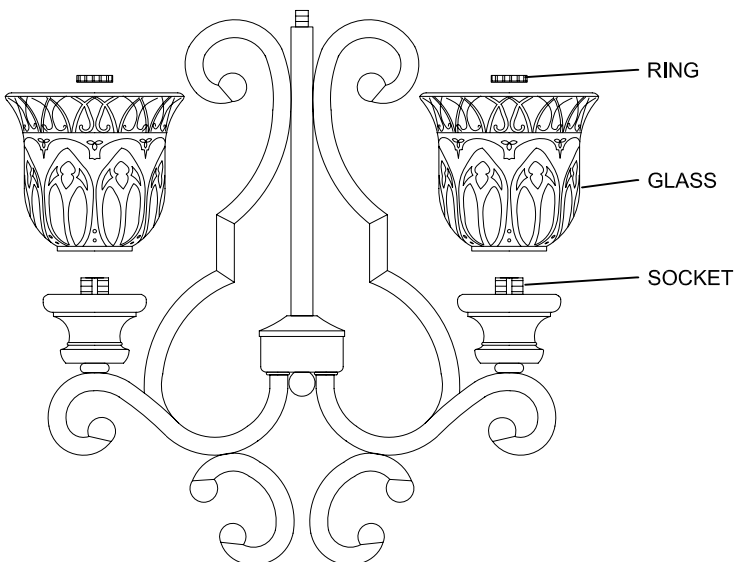

CRYSTORAMA

95 Cantiague Rock Road, Westbury NY 11590
 ph: 516.931.9090 fax: 516.931.1254
 info@crystorama.com www.crystorama.com

MODEL#: 7404 ASSEMBLY AND DRESSING INSTRUCTIONS

WARNING:

Electrical Danger Turn Power Off