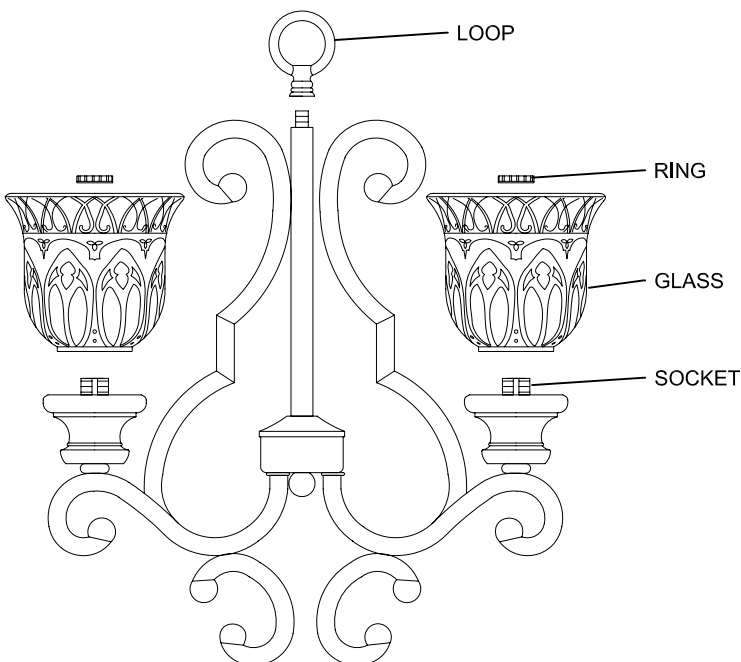

CRYSTORAMA

95 Cantiague Rock Road, Westbury NY 11590
 ph: 516.931.9090 fax: 516.931.1254
 info@crystorama.com www.crystorama.com

MODEL#: 7404 ASSEMBLY AND DRESSING INSTRUCTIONS

WARNING:

Electrical Danger Turn Power Off